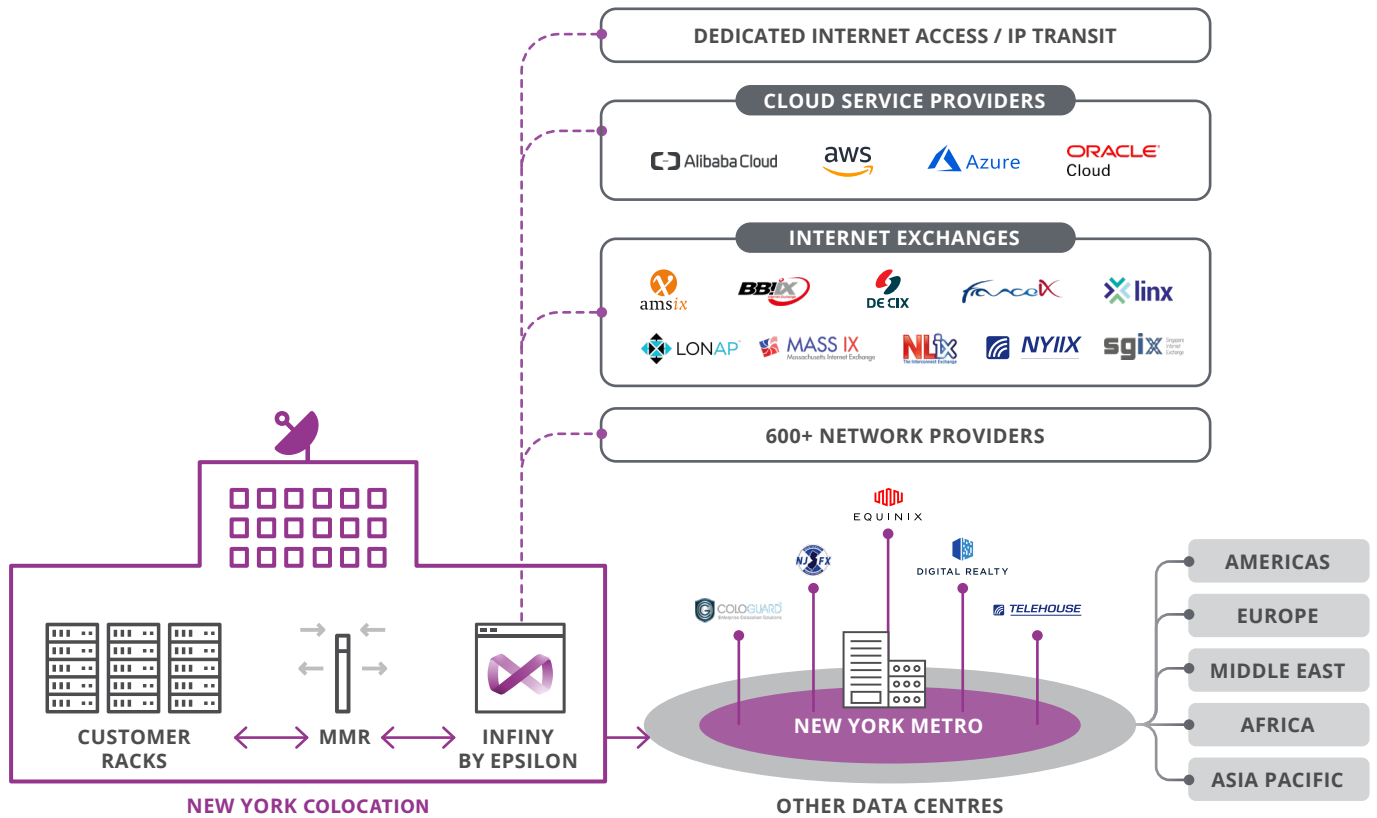

TECHNICAL SPECIFICATIONS

General	• Site Design Spec: Tier 2 By Design • Total White space: 8000 Sq Ft • Number of racks within the White space: 100 • Rack Dimensions: Mix of 600mm x 1000mm x 47U, 600mm x 1200mm x 47U, 1/4 & 1/2 Racks Available • Max power per footprint: 2.5KW
Flooring	• Loading: 6 Kn Per Sq Ft • Type: Concrete Slab Covered with Vinyl tile • Cavity: N/A
Power	• Incoming power: 450KW • Rack Voltage: 110V, 208V
Generator	• Design: 400Kw • Fuel capacity: 380 L Day Tank • Run time: 6 Hours • Refuel: 6 Hours
UPS	• Design: N+1 • Number of units: 1x 72kW | 1x 18kW • Batteries: Deka AGM • Autonomy: 15mins

Rack Power Delivery	• Design: Dual Diverse AC power distribution with 20 & 30 amp • Socket type @ Rack: Nema L6 30, Nema L6 20 • Smart Metering (PDU): Yes
Enviomental Temperature Controls	• Design: N • Hot / Cold Asile working: No • Hot / Cold Asile Containment: Mix • Air Delivery - Temperature to Rack: 23 degrees • Air Delivery - To rack: Overhead
Fire Detection & Suppression	• Suppression Type: Pre-Action water sprinkler, dry pipe • Detection: Yes • Suppression: No
Site security & Access	• Building security guard: Yes • Facility security guard: No • Online Access Booking: No • Access control system: Yes • CCTV: No